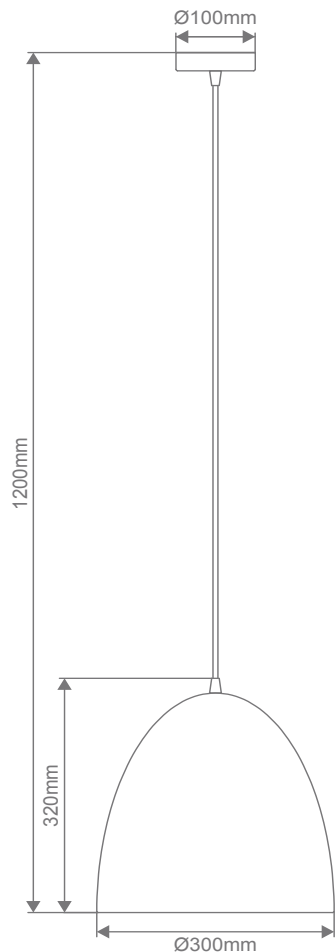

MELODY-300 Metal Pendant

Description

Melody metal pendant series offers a contemporary minimalist feel, suitable for hallways, breakfast bench, bedrooms, living rooms, as well as cafes and bars. Available with matching suspension, ceiling canopy, and choice of Brushed Brass, Brushed Copper, Brushed Nickel, Matt Black and Satin White shades.

Specification Features

Input Voltage: 240V
 Power (W): Max 60W
 IP rating (IP): 20
 Requires: 1xE27 Globe. Not included

Diagrams / Additional

Item No.	Variant	Colour Finish
MELODY-300	31440	Brushed Brass
	31441	Brushed Copper
	31442	Brushed Nickel
	31443	Black
	31444	White